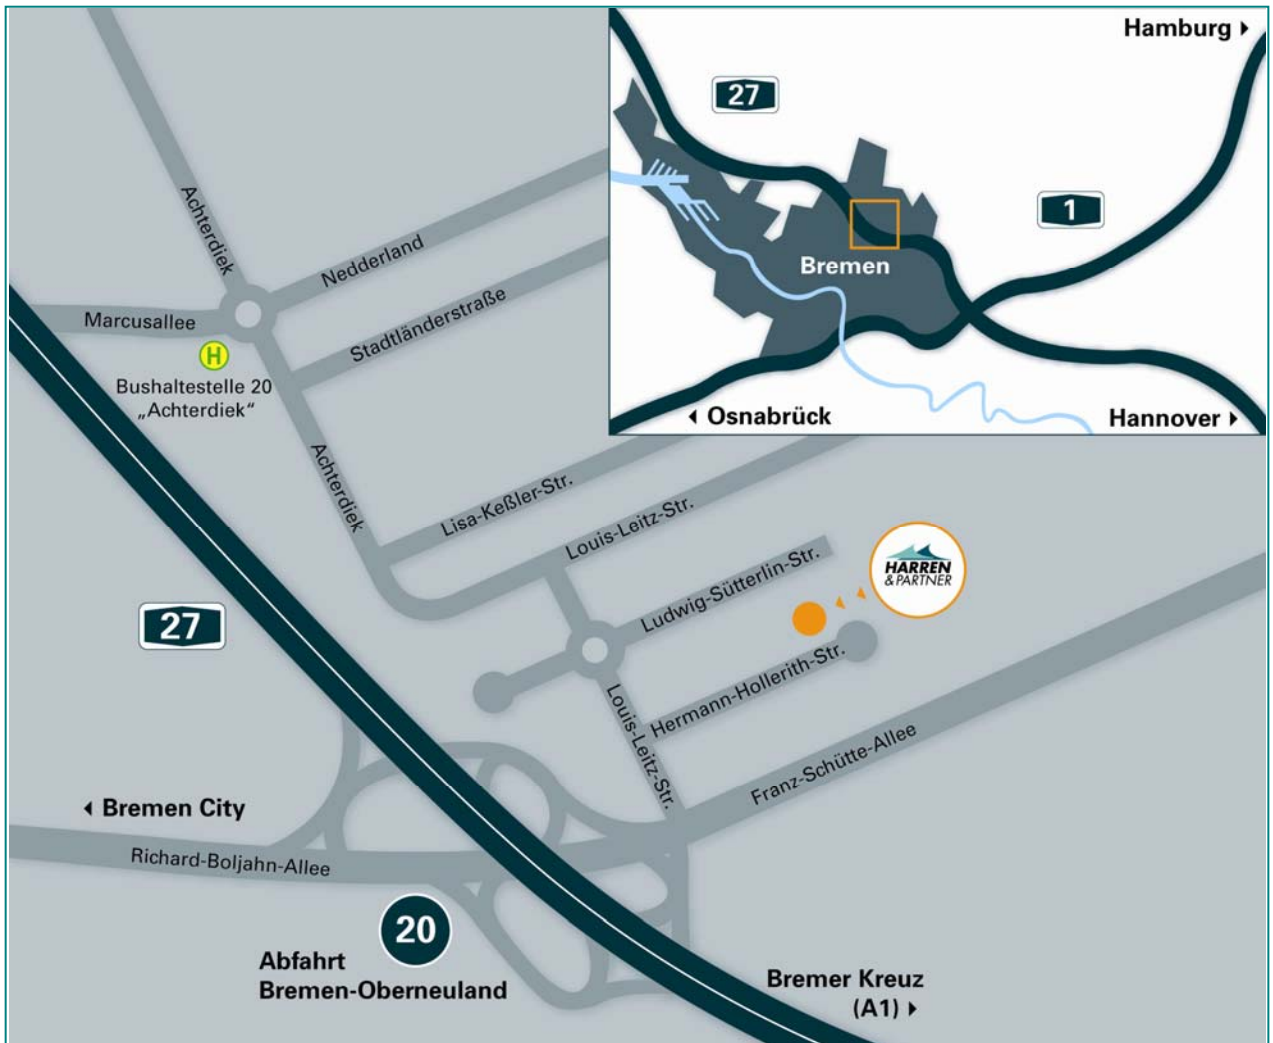

Approach Map

Harren & Partner, Hermann-Hollerith-Str. 10, 28355 Bremen
Fon.: +49 (0) 421-46 86-0

By Car

Coming from the BAB A 1 turn off the A1 autobahn onto the A 27 at the interchange called "Bremer Kreuz", following signs for "Bremerhaven/Cuxhaven". Leave the autobahn at the exit for "Bremen-Oberneuland" and go straight ahead at the first set of lights onto "Louis-Leitz-Straße". Turn right after about 50 meters onto the first street ("Hermann-Hollerith-Straße 10"). Our office building in the "Büropark Oberneuland" is located at the end of the street on the left-hand side.

By Plane/Train

Taxi times to our offices are about 20 minutes from the airport and 15 minutes from the main train station. Alternatively, take tram line 6 (Universität) from the airport to the main train station, from there take tram line 4 (Borgfeld) to "Bgm-Spitta-Allee", then take the city bus no. 20 (Nedderland) until "Achterdiek", from which it is approximately 20 mins. walk to our offices.